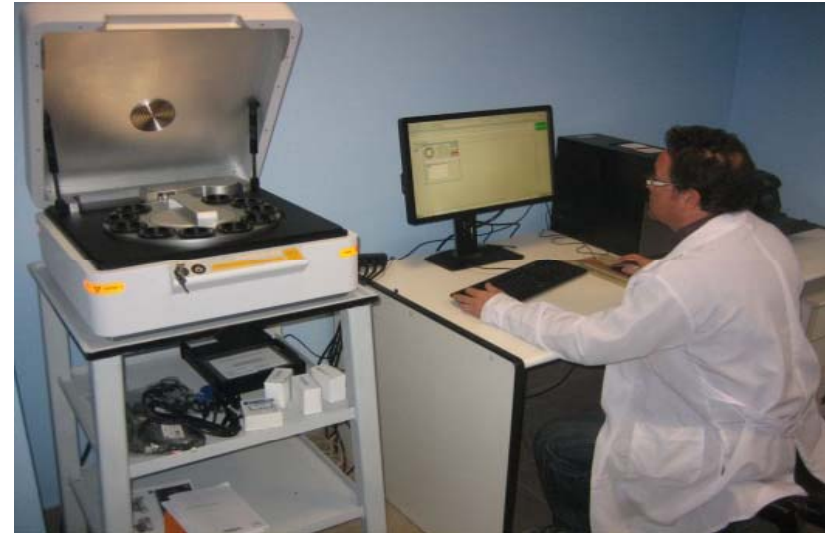

Laboratory schedule of in-house tests

Test and examinations in compliance with ASTM - PRE – and EN Standards

X-RAY FLUORESCENCE (XRF)

TRUE DENSITY and BULK DENSITY

**COLD CRUSHING STRENGTH (CCS)
COLD MODULUS OF RUPTURE (CMOR)**

PERMANENT LINEAR CHANGE

REFRACTORINESS UNDER LOAD (RUL)

POROSITY TEST

ABRASION RESISTANCE

SIEVE ANALISYS